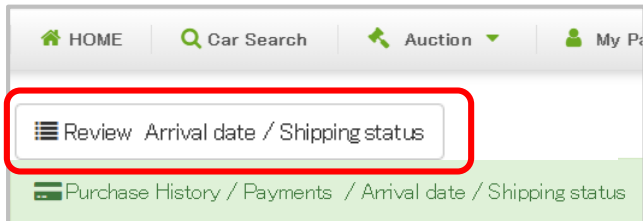

Arrival date / Shipping status

※ Please be aware, transportation between domestic yards and ports take around 2 weeks.
Also, transportations from / to yards with long distance may take longer.
Arrival schedule is for reference only, is not guaranteed.
Hanamaru will not take any responsibility if liabilities are generated by arrival delays due to weather conditions or other complications.
Before pick-ups make a reservation in advance directly to the respective yard.

Search result 4 Vehicles << 1 >>

Date of purchase	Auction No. Auction date	Stock No.	Model Year	Place	Destination	Departure date	Estimate arrival date
2019/11/24		99990095	BIANTE 2013/09(H25/9)	Nagoya Yard	Nagoya Port		2019/12/02
2019/11/20		99990093	WAKE 2016/12(H28/12)	Shikoku Yard	Kobe Port		
2019/11/12		99990096	HIJET TRUCK 2006/09(H18/9)	Kobe Yard	Kobe port		2019/11/23

Review Arrival date/Shipping Status

You can check shipping status for cars that you requested us to ship from [My page] → [Purchase Record]

※Click [Review Arrival date · Shipping Status] on the top left icon of Purchase History to display status. You can also view details by scrolling down the screen.