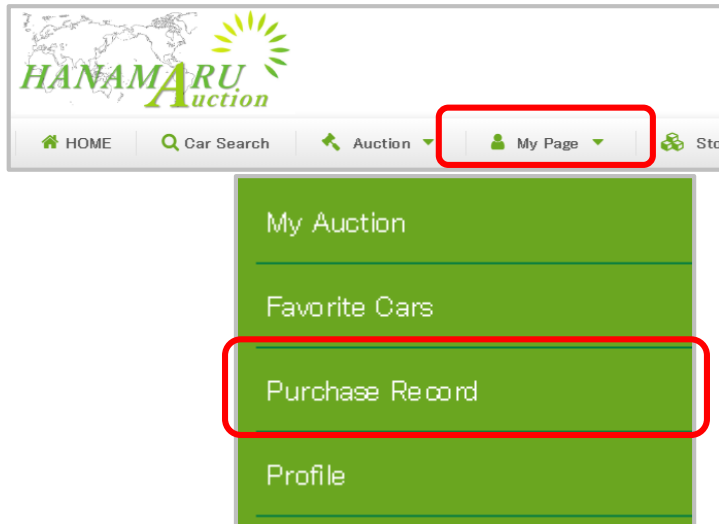

My Auction

You can check current auction status, up date bidding price and view auction results from [My Page] → [My Auction]

※Move the bid page from stock number to up date and check your bid price.

★ Favorite Stock Cars

Favorite Cars

You can check all your registered cars from
[My Page] → [Favorite Cars]

※ You can view auction current situation, change bid price, also remove cars from your Favorite.
However the auction results will not be displayed on this page.
To view results, please go to [My Auction]