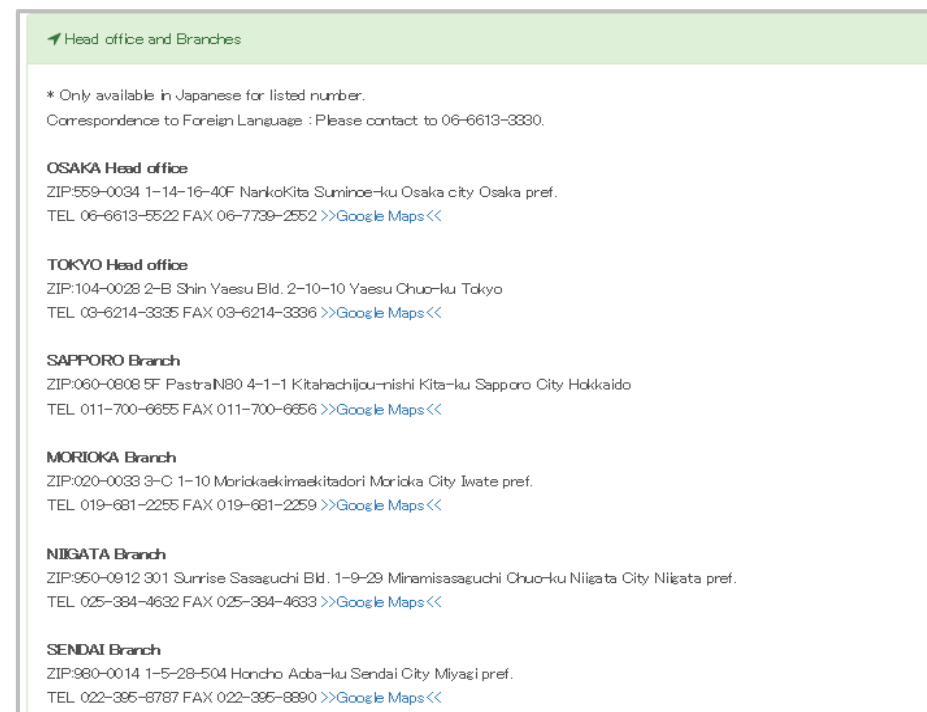

About Branches and Yards

Locations of our branches and yards are listed.
Please notify us in advance when you want to inspect
or pick up the vehicle.

- ※ [Branches / Yards] provides location, available pick-up date, contact information, and map.
- ※ It may take some time to prepare the vehicle, so please be sure to contact us in advance.