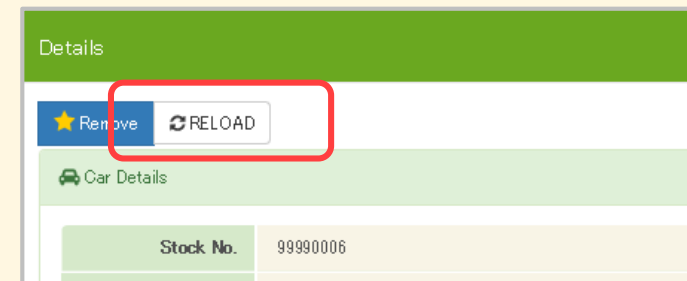

Auto Extension

Sell Out	
Live auction	
Current price	805,000 JPY
Hanamaru Offer Price	270,000 JPY
Closing Time	12/28 10:05 01 min20seconds
Start Price	70,000 JPY
Bid Increment	3,000 JPY

Sell Out	
Live auction	
Current price	808,000 JPY
Hanamaru Offer Price	270,000 JPY
Closing Time	12/28 10:09 04min52seconds
Start Price	70,000 JPY
Bid Increment	3,000 JPY

Eg: When bidding deadline is until 10:05am.

Bid Time: 10:02→deadline is extended to 10:07

Bid Time: 10:04→deadline is extended to 10:09

※Sometimes Auto Extension is also set before Auction starts and so before bidding, always update to check the current Auction status.

※You can also 「Reload」 the current auction status from My Auction.

If the current price increase in 5min before auction ends, closing time will be extended to 5min automatically.

After closing time increases to 5min,if the price keeps on increasing before 5min closing time will keep extending 5min on and on.