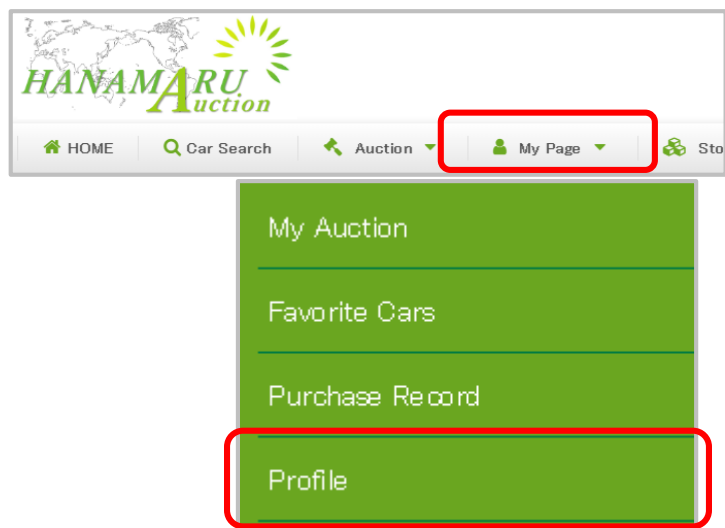

Profile	
Company name	テスト
Contact person	テスト担当
Address	(Country) Japan
	(Type in)
	(Address) 大阪府大阪市住之江区南港北1-14-16 大阪府咲洲庁舎40F
TEL	06-6613-6000
FAX	06-6613-1133
Mobile	090-0000-0000
E-mail	h_system14@hanamaru670.co.jp
Choose your trade type	Local trade

Data details	
Could we send the documents to your registered address?	Yes
Company Name(Receive Document)	
Contact Person	
Documents sending address	(Country)
	(Type in)

Profile

You can check your profile from [My Page] → [Profile]

※To change your profile, contact our Auction Department.

Tel:+816-6613-5522 or request from [FAQ] .

※ Profile Editing Function will be released soon.