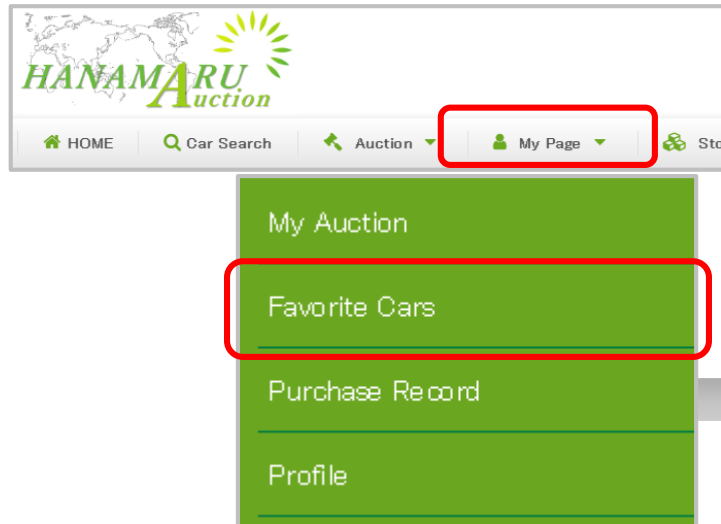

My Auction

You can check current auction status, up date bidding price and view auction results from [My Page] → [My Auction]

※Move the bid page from stock number to up date and check your bid price.

★ Favorite Stock Cars