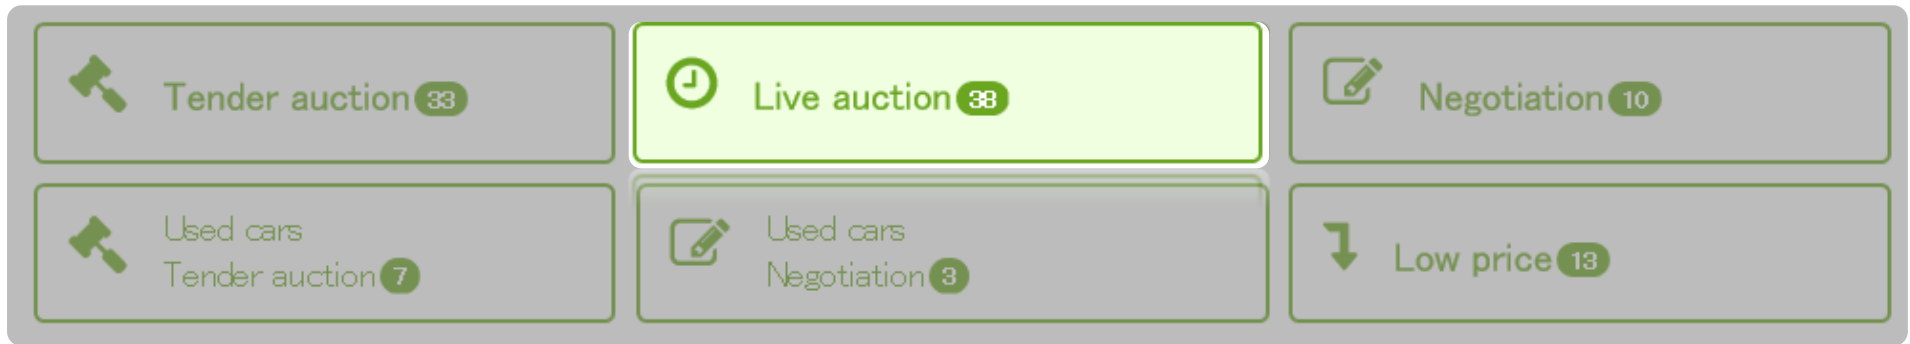

Please click "BID" to make an offer.

① From the list of cars you already bid on, click on the photo of the car you want to change price.

② You can change your bid price from [View Bid Page] .

※Cars that you already bid on are listed in 「My Page」 - 「My Auction」 (P27)