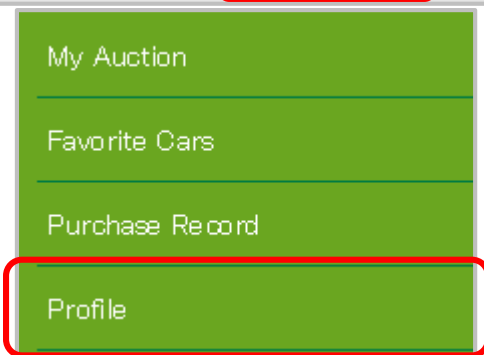

Profile	
Company name	テスト
Contact person	テスト担当
Address	(Country) Japan (Type in) (Address) 大阪府大阪市住之江区南港北1-14-16 大阪府咲洲庁舎40F
TEL	06-6613-6000
FAX	06-6613-1133
Mobile	090-0000-0000
E-mail	h_system14@hanamaru670.co.jp
Choose your trade type	Local trade

Data details	
Could we send the documents to your registered address?	Yes
Company Name(Receive Document)	
Contact Person	
Documents sending address	(Country) (Type in)

Profile

You can check your profile from [My Page] → [Profile]

※To change your profile, contact our Auction Department.

Tel:+816-6613-5522 or request from [FAQ] .

※ Profile Editing Function will be released soon.