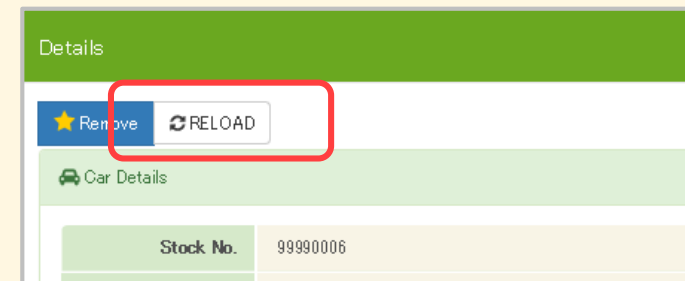

Auto Extension

Sell Out	
Live auction	
Current price	805,000 JPY
Hanamaru Offer Price	270,000 JPY
Closing Time	12/28 10:05 01 min20seconds
Start Price	70,000 JPY
Bid Increment	3,000 JPY

Sell Out	
Live auction	
Current price	808,000 JPY
Hanamaru Offer Price	270,000 JPY
Closing Time	12/28 10:09 04min52seconds
Start Price	70,000 JPY
Bid Increment	3,000 JPY

Eg: When bidding deadline is until 10:05am.

Bid Time: 10:02→deadline is extended to 10:07

Bid Time: 10:04→deadline is extended to 10:09

※Sometimes Auto Extension is also set before Auction starts and so before bidding, always update to check the current Auction status.

※You can also 「Reload」 the current auction status from My Auction.

If the current price increase in 5min before auction ends, closing time will be extended to 5min automatically.

After closing time increases to 5min,if the price keeps on increasing before 5min closing time will keep extending 5min on and on.