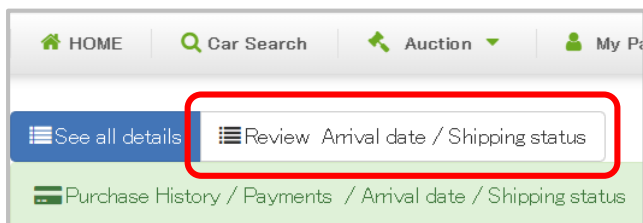

Arrival date / Shipping status

※ Please be aware, transportation between domestic yards and ports take around 2 weeks.
Also, transportations from / to yards with long distance may take longer.
Arrival schedule is for reference only, is not guaranteed.
Hanamaru will not take any responsibility if liabilities are generated by arrival delays due to weather conditions or other complications.
Before pick-ups make a reservation in advance directly to the respective yard.

Search result 4 Vehicles << 1 >>

Date of purchase	Auction No. Auction date	Stock No.	Model Year	Place	Destination	Departure date	Estimate arrival date
2019/11/24		99990095	BIANTE 2013/09(H25/9)	Nagoya Yard	Nagoya Port		2019/12/02
2019/11/20		99990093	WAKE 2016/12(H28/12)	Shikoku Yard	Kobe Port		
2019/11/12		99990096	HIJET TRUCK 2006/09(H18/9)	Kobe Yard	Kobe port		2019/11/23

Review Arrival date/Shipping Status

You can check shipping status for cars that you requested us to ship from [My page] → [Purchase Record]

※Click [Review Arrival date · Shipping Status] on the top left icon of Purchase History to display status. You can also view details by scrolling down the screen.