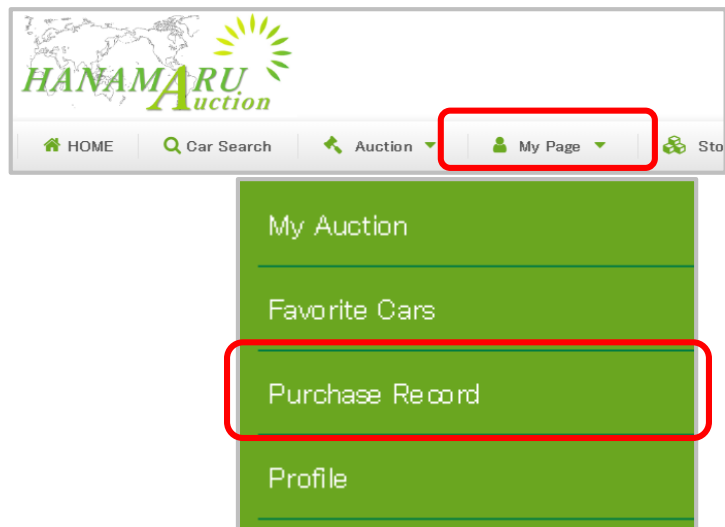

My Auction

You can check current auction status, up date bidding price and view auction results from [My Page] → [My Auction]

※Move the bid page from stock number to up date and check your bid price.

★ Favorite Stock Cars

Favorite Cars

You can check all your registered cars from
[My Page] → [Favorite Cars]

- ※ You can view auction current situation, change bid price, also remove cars from your Favorite. However the auction results will not be displayed on this page. To view results, please go to [My Auction]