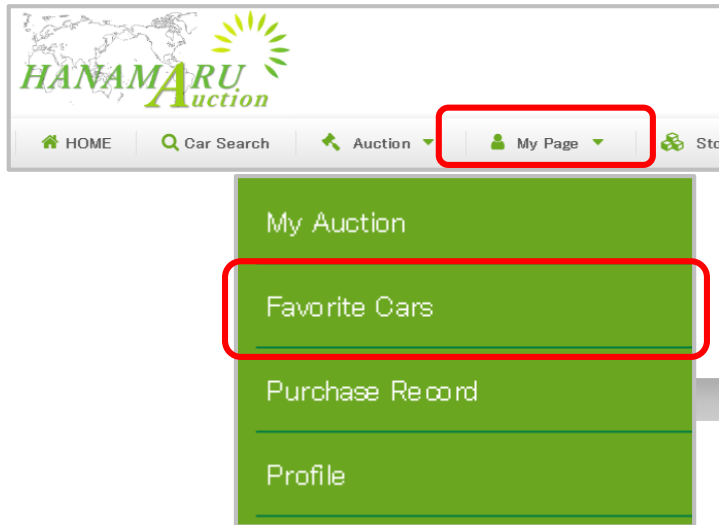

My Auction

You can check current auction status, up date bidding price and view auction results from [My Page] → [My Auction]

※Move the bid page from stock number to up date and check your bid price.

★ Favorite Stock Cars