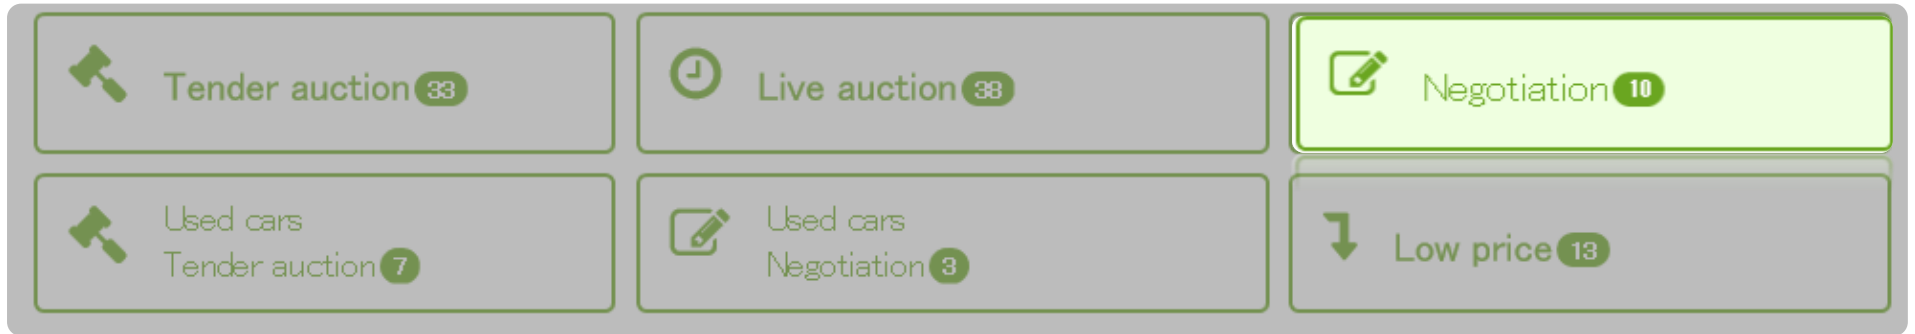

Negotiation corner has vehicles that have not been concluded in tender, live and coming soon.

You can offer with your desired price.

We will contact you in accordance to your offering price.

If your in a hurry, please call us directly for Negotiation.

Negotiation Corner: How to apply.

Applying from Web: Anytime is possible. ※Later on, we will give you a call.

Apply by call: Dial: +816-6613-5522 (Excluding weekends and Holidays)

→Tell us the Stock Number of the car you want to Negotiate on when you call.