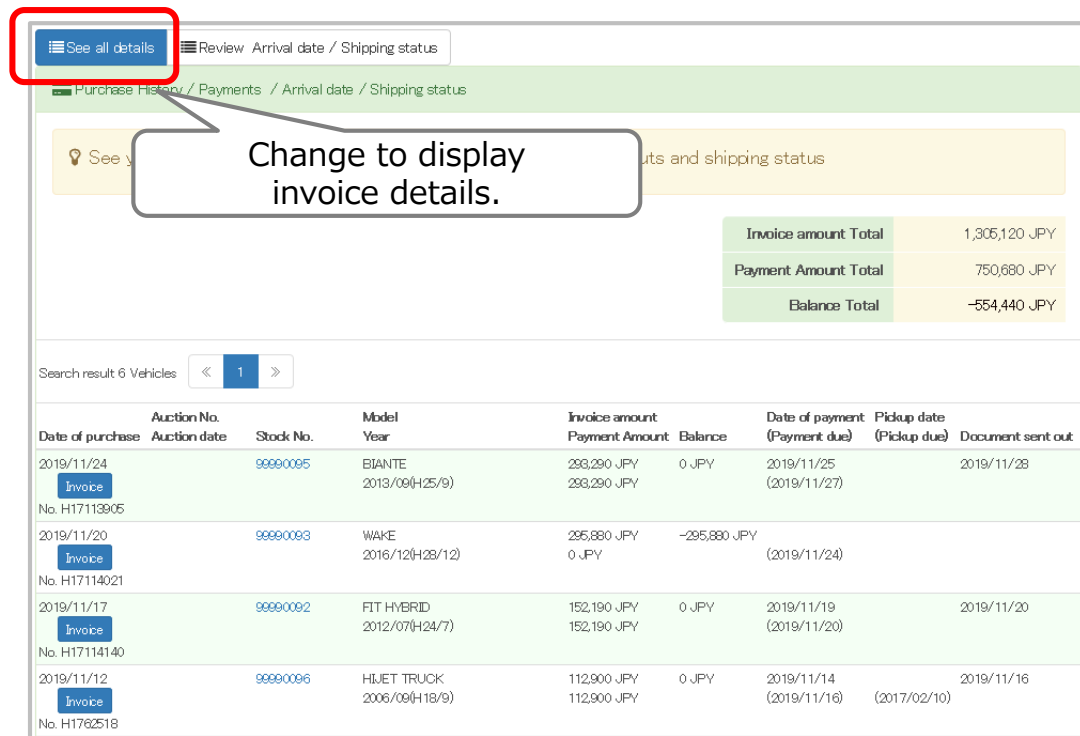

Purchase Record · Payment Confirmation

You can check purchase history, payment and Vehicle details from [My Page] → [Purchase History]

※Display only unit amount on the first page.

To confirm all invoice details, click the [See all details] icon to switch to all details.